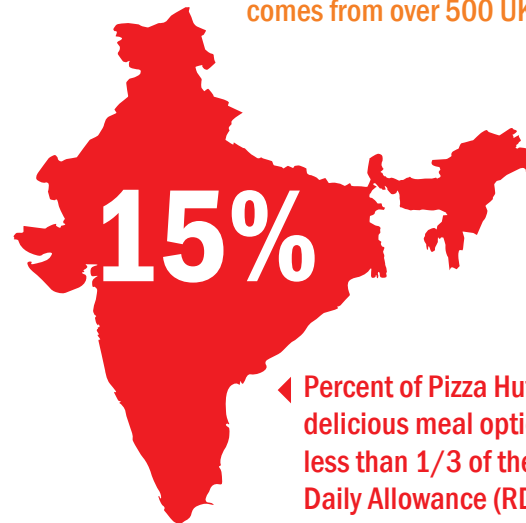

MILLIONS

◀ Pounds of salt our brands have REMOVED as part of their commitment to nutrition improvement